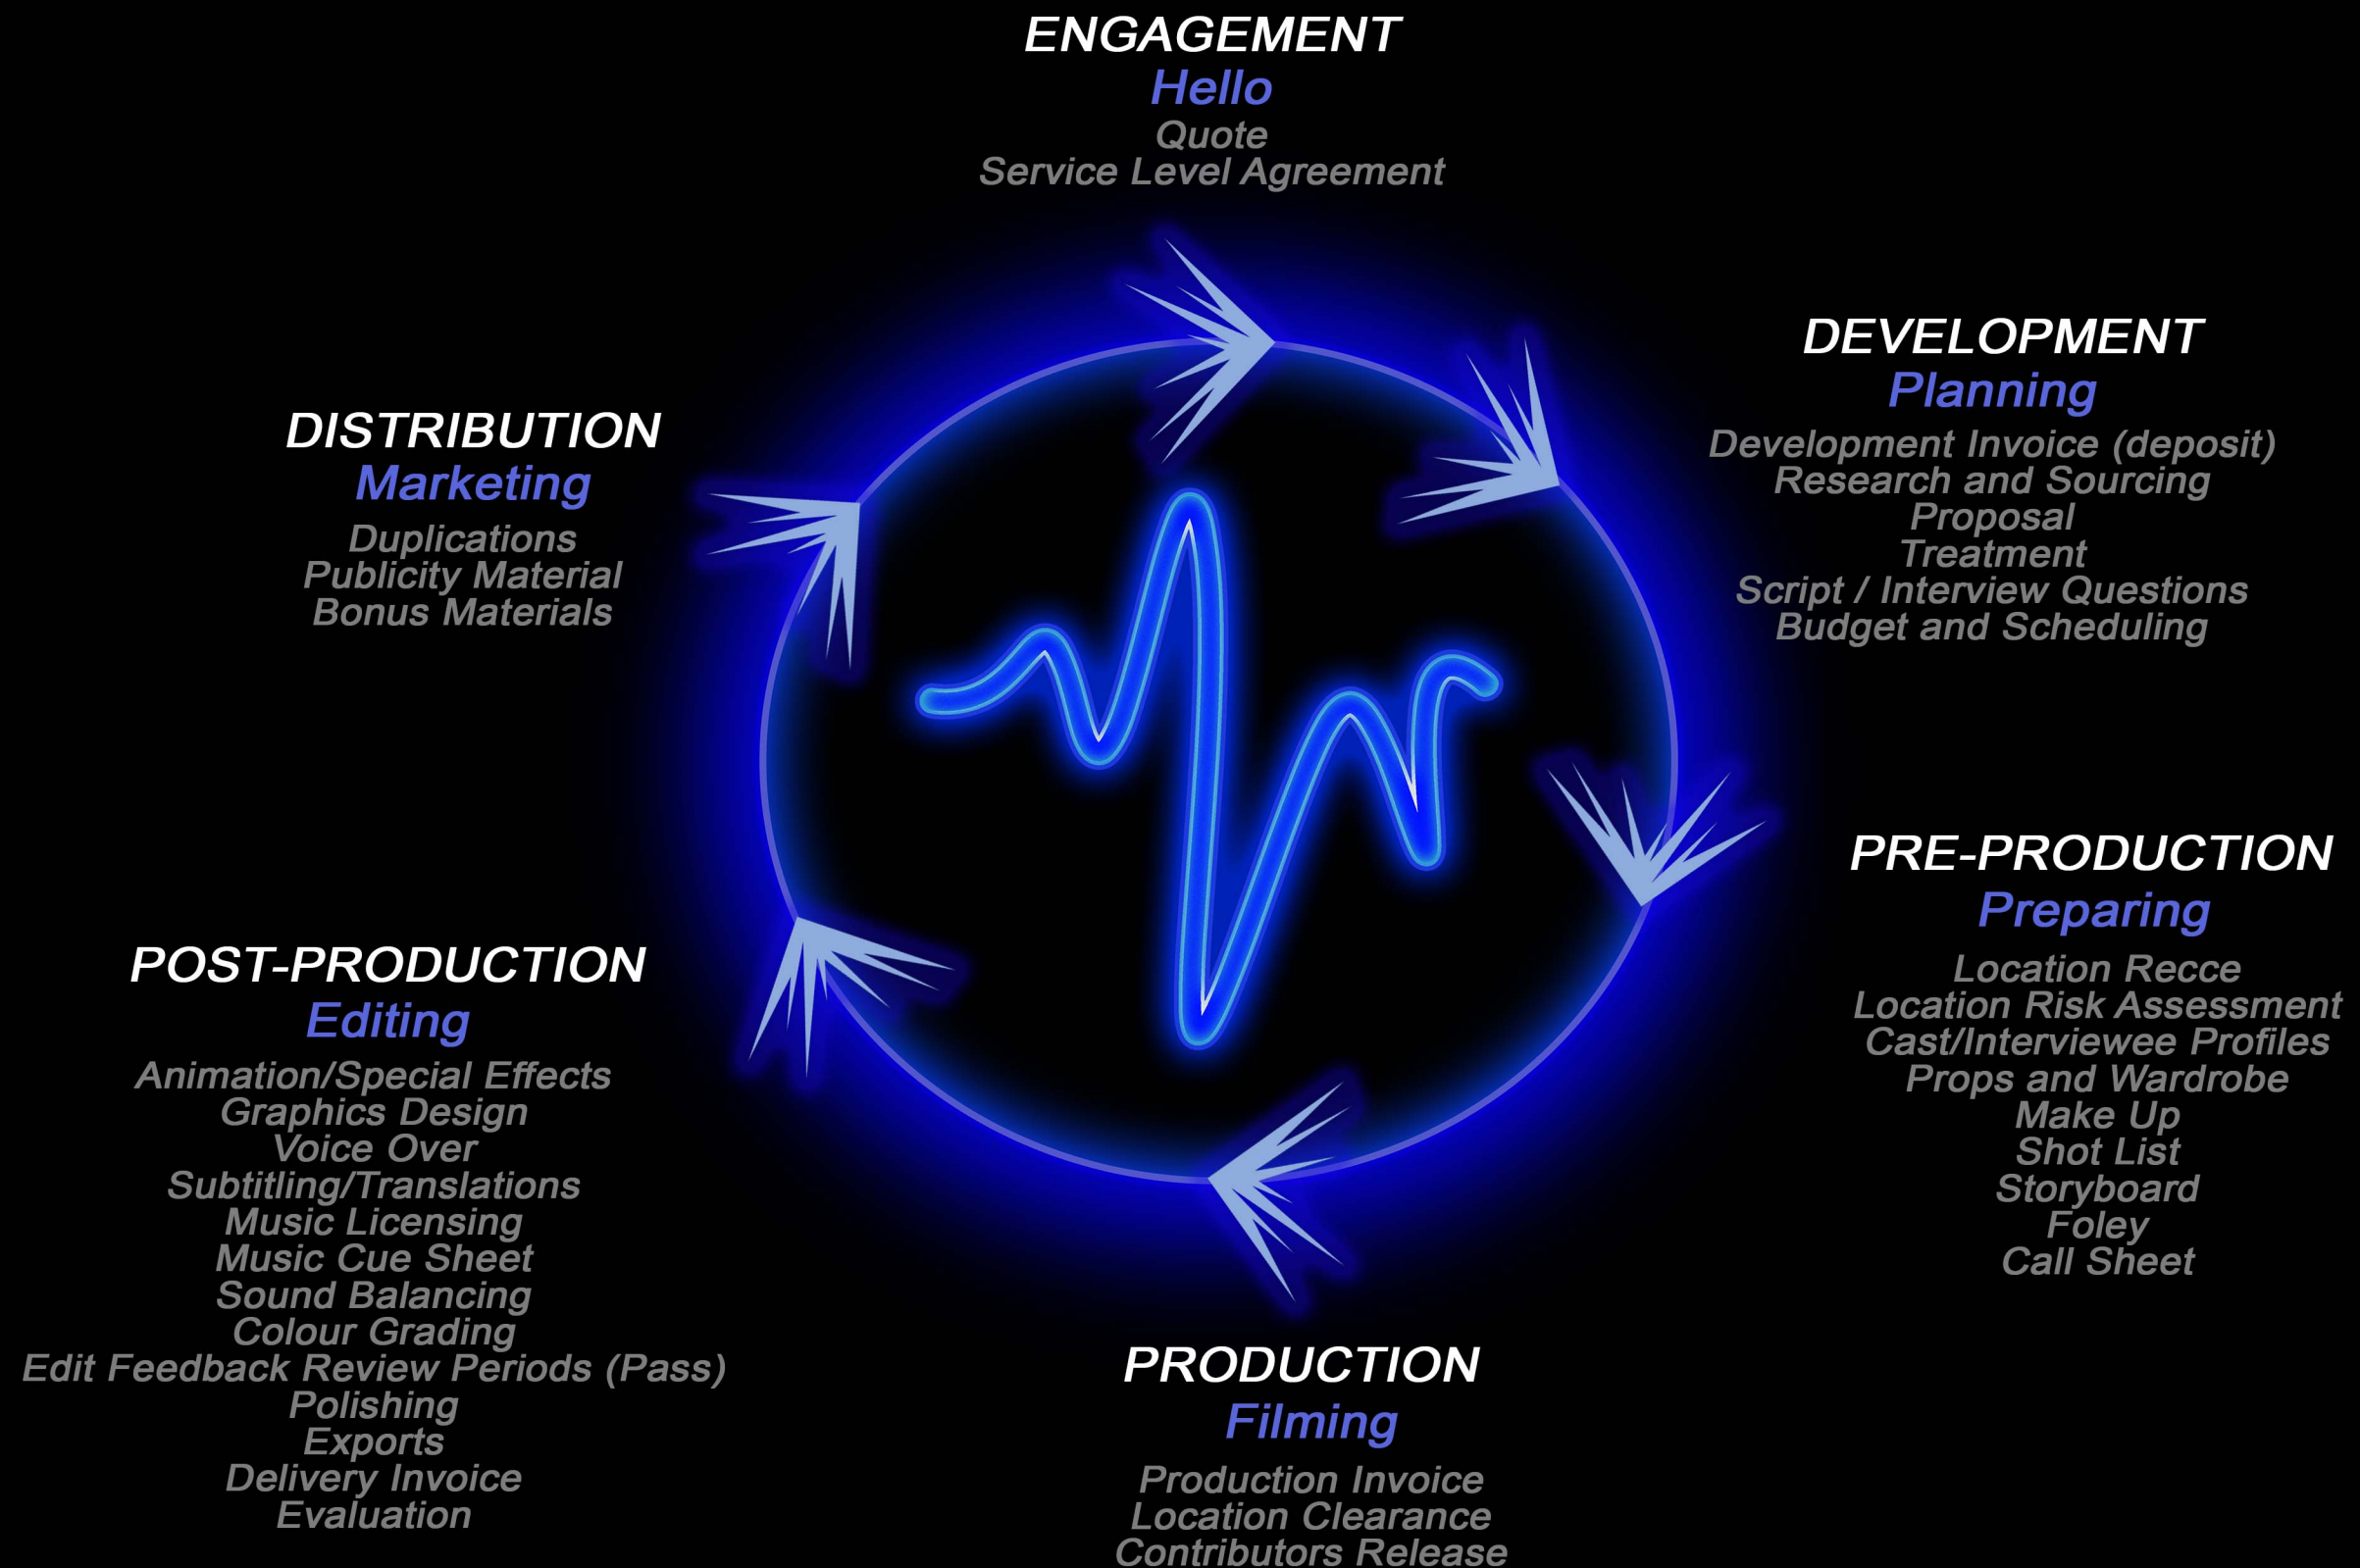

Project Life Cycle: Where Are You Now?

The Life Cycle diagram is designed to keep you on track of where you are in your project and where you are going next.